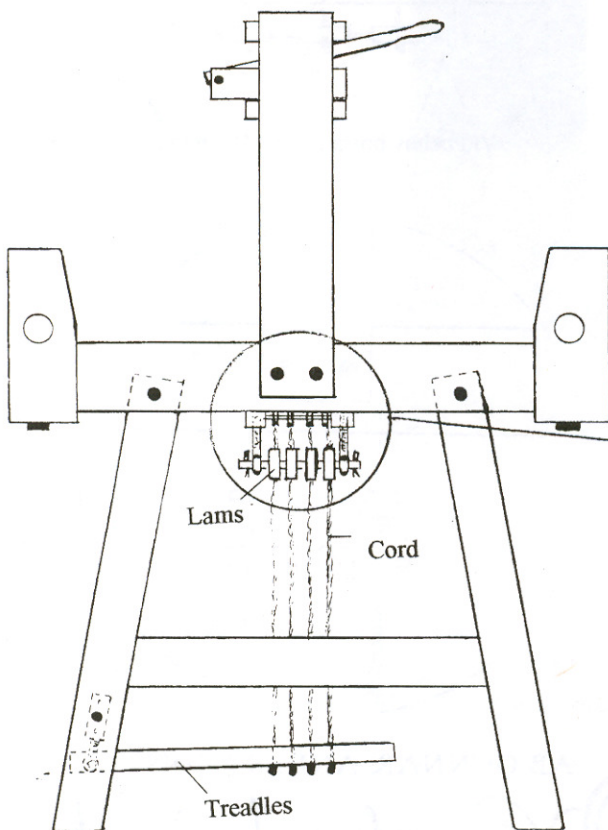

## Treadle kit Victoria

CONTENTS	
2	Side bars with wheels
4	Lams
4	Treadles
1	Rod for treadles 300 mm
1	Rod for lams 100 mm
2	Rod for wheels 75 mm
4	Hitch pin clips
4	Nails
8	Wheel
10	Plastic washers
8	Wooden bushings
4	Wood screws
2	Screw eyes
Cord and pegs are not included	