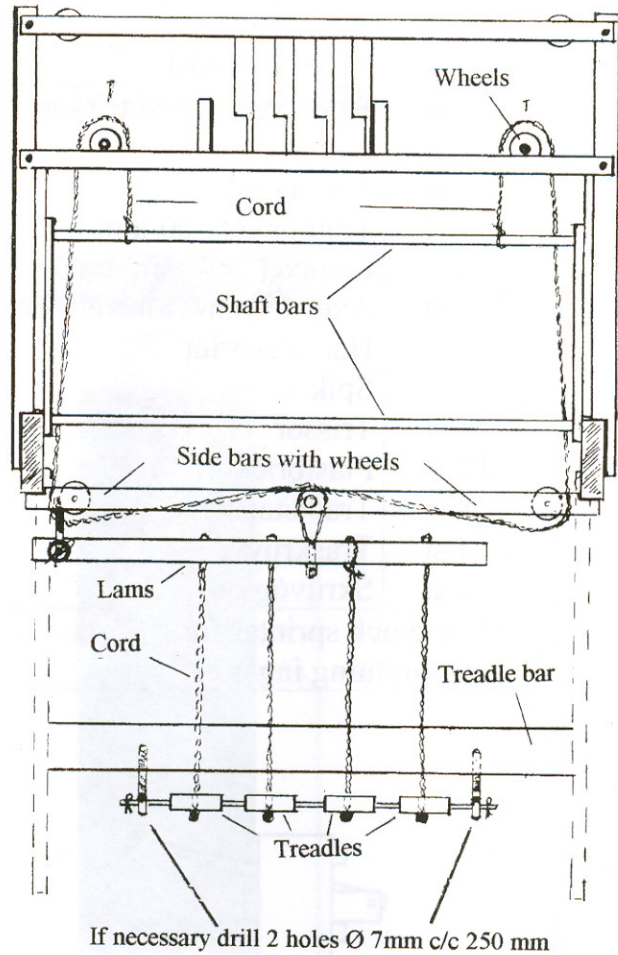

## Treadle kit Victoria

CONTENTS	
2	Side bars with wheels
4	Lams
4	Treadles
1	Rod for treadles 300 mm
1	Rod for lams 100 mm
2	Rod for wheels 75 mm
4	Hitch pin clips
4	Nails
8	Wheel
10	Plastic washers
8	Wooden bushings
4	Wood screws
2	Screw eyes
Cord and pegs are not included	