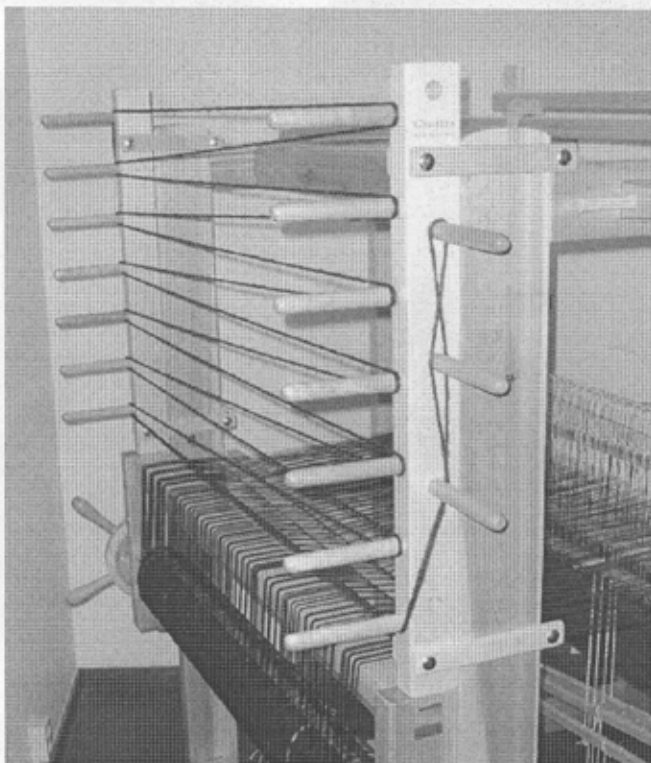

## RONJA

Glimåkra Standard Warping attachment

### Included

- 2 boards (left & right)
- 20 dowels
- 8 bars for fastening
- 8 bolts, 8 washers, 8 nuts